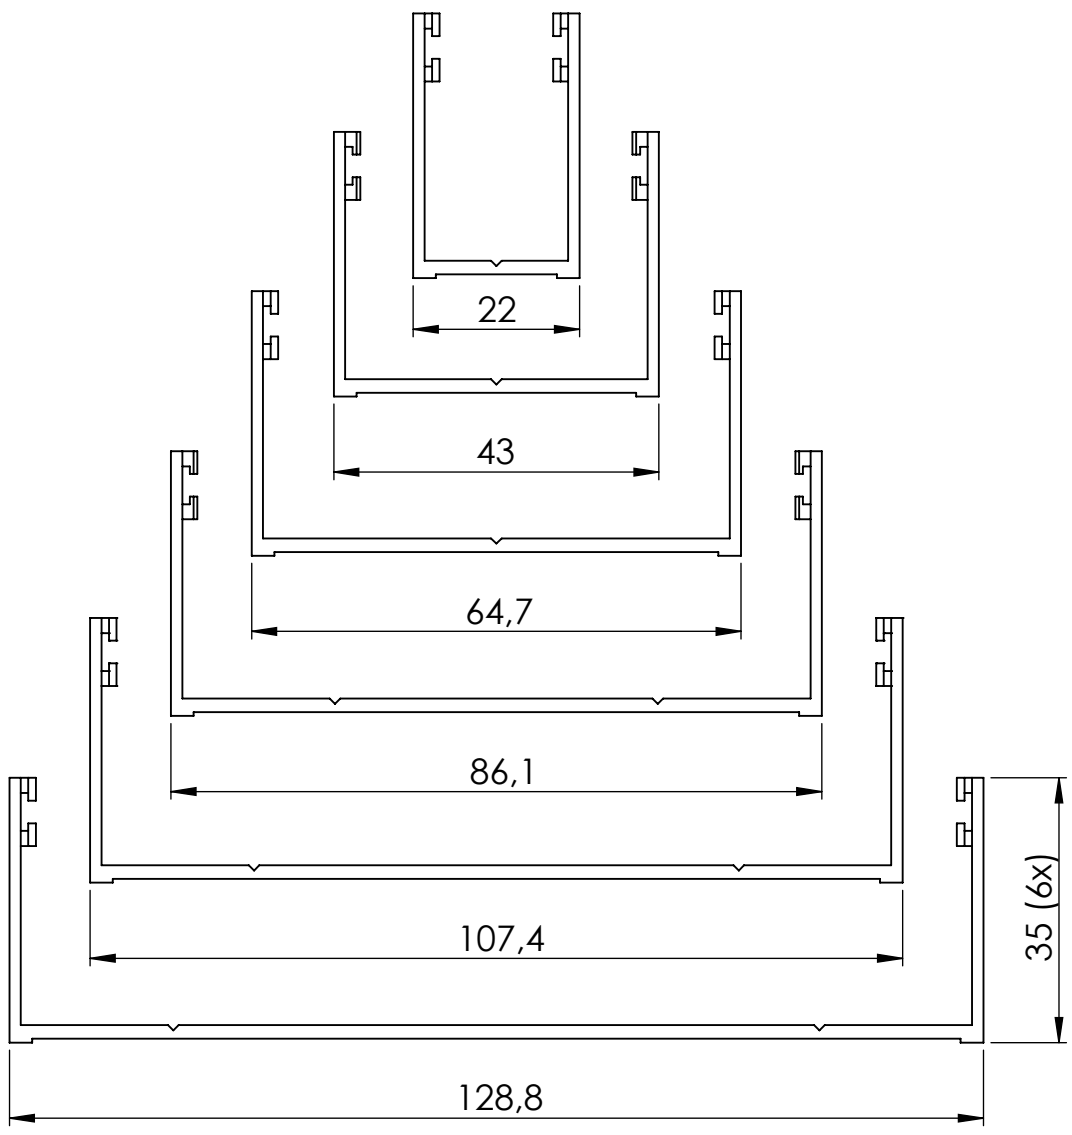

C

B

B

A

A

DO NOT SCALE		BREAK SHARP EDGES		UNLESS OTHERWISE SPECIFIED: DIMENSIONS ACCORDING TO NEN-ISO 2768		THE INFORMATION ON THIS DRAWING IS CONFIDENTIAL CHANGE AND/OR DISTRIBUTION OF THIS DRAWING IS ONLY ALLOWED AFTER WRITTEN PERMISSION OF SUNROOMS B.V.	
REVISION		TITLE: Afmetingen zijgeleiding Measurements endprofile SD Abmessungen Seitliches Führungsprofil Dimensions cadre latéral					
DATE							
DRAWN							
MATERIAL							
FINISH							
		DWG NO.				A4	
		SCALE: 1:1				SHEET 1 OF 1	

4 3 2 1